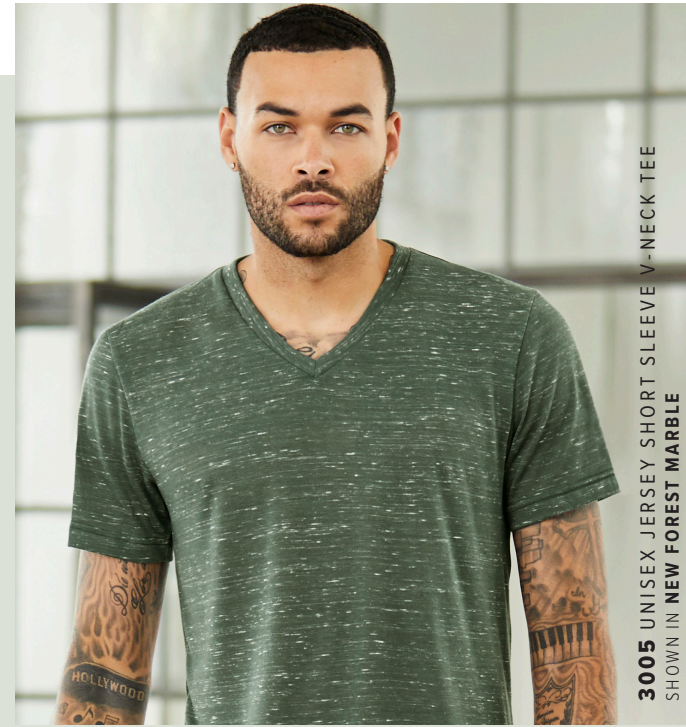

MUST-HAVE MARBLE

ELEVATED COLOR IN THIS STAND-OUT TEXTURE