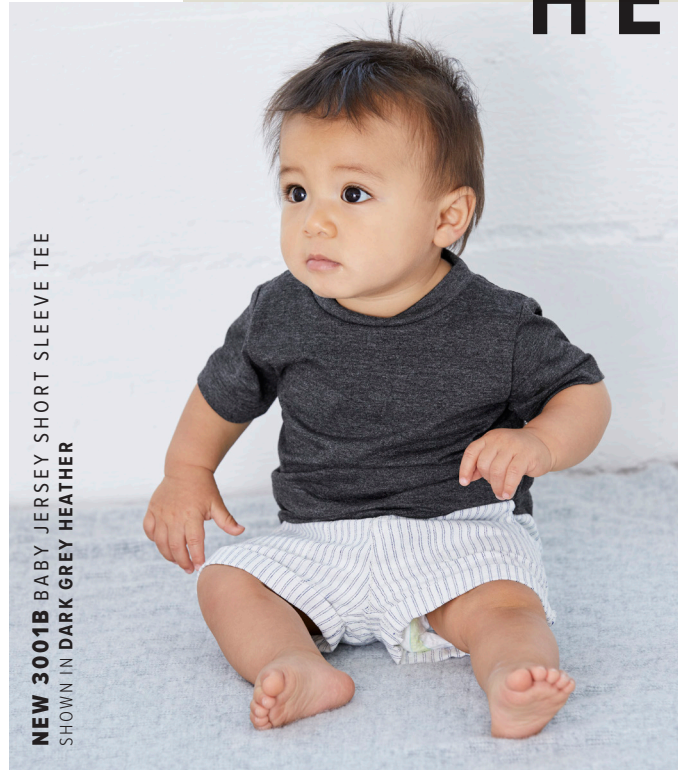

HEY BABY

NEW 3001B BABY JERSEY SHORT SLEEVE TEE
SHOWN IN DARK GREY HEATHER

NEW 3413B BABY TRIBLEND SHORT SLEEVE TEE
SHOWN IN ICE BLUE TRIBLEND

NEW 3200T TODDLER 3/4 SLEEVE BASEBALL TEE
SHOWN IN WHITE/DENIM