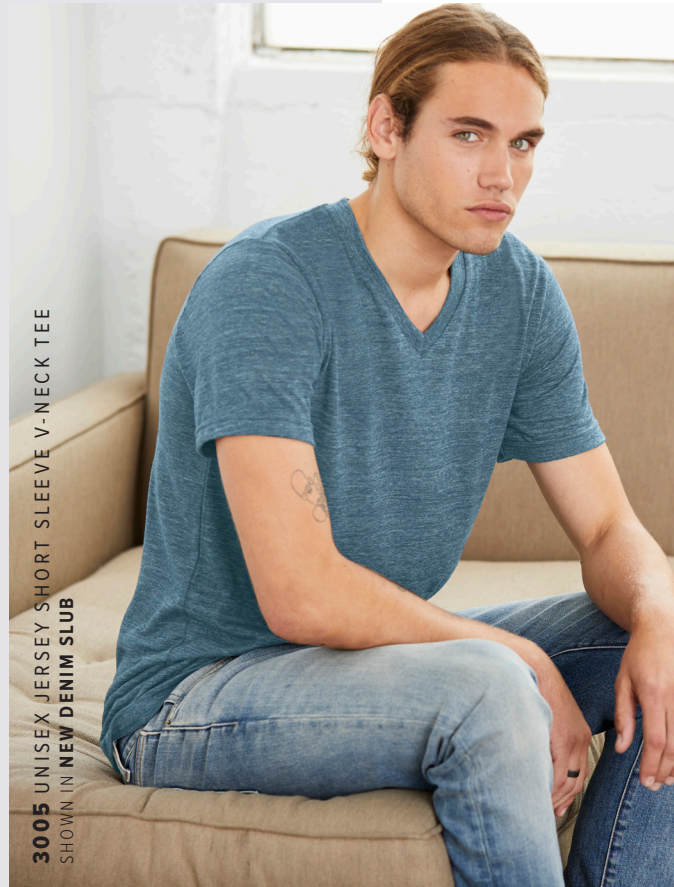

NEW NAVY SLUB

VINTAGE SLUB

TEXTURE CRAVINGS

OUR VINTAGE-INSPIRED SLUB FABRIC

3501 UNISEX JERSEY LONG SLEEVE TEE
SHOWN IN **NEW CHARCOAL BLACK SLUB**

3005 UNISEX JERSEY SHORT SLEEVE V-NECK TEE
SHOWN IN **NEW DENIM SLUB**