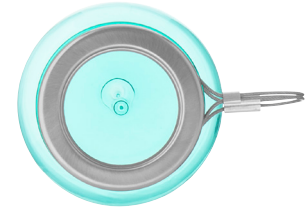

canter

33.8 oz single wall [BPA-free] Eastman Tritan™ copolyester bottle with threaded lid, stainless steel accent, and braided coated wire carrying loop

for cold beverages

stainless steel accent